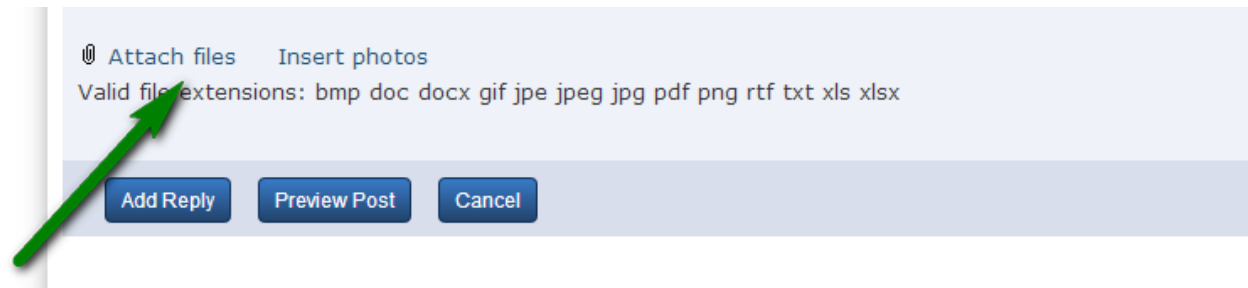

You can also upload attachments as part of your post:

Enjoy!

Need more help? Is something not clear? Please let us know!

If you have any questions please email Bill Silverman - webmaster@focusing.org